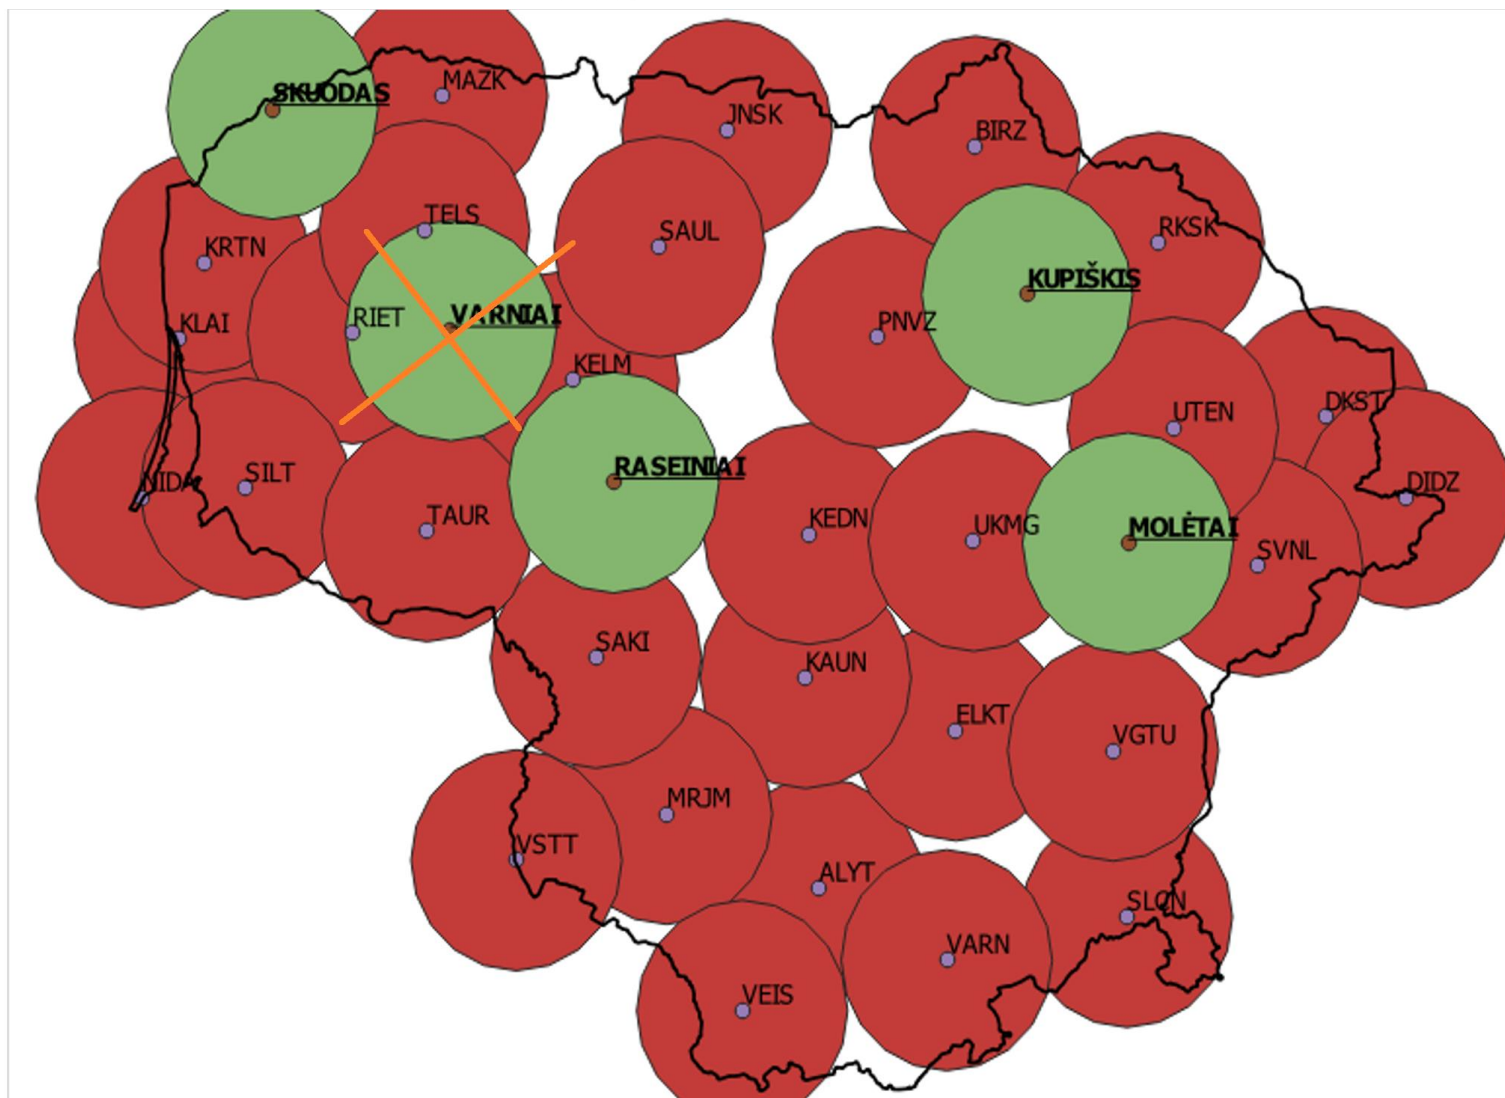

LitPOS processing

- Operating system used – **Windows 10 education.**
- Software: **BSW5.2** update **2021-03-27.**
- Network: **43** (34+6+3) stations +**10** IGS/EPN fiducial stations.
- GNSS: **ALL**
- Antennas PCV: **absolute** and **individual calibration**
- Precise orbits: **CODE**
- Tropospheric refraction: **VMF**
- Ocean tide model: **FES2004**
- Baselines processing strategy: **OBS-MAX**
- Ambiguities resolution strategy: **QIF**
- Cut-off angle: **3, 10, 25**
- Products: **Daily** and **weekly SNX (NEQ + COV)**
- Coordinates Time Series: analysis by **GITSA, FODITS, TSview**

LIETUVOS RESPUBLIKOS
ŽEMĖS ŪKIO MINISTERIJA

LitPOS processing

LitPOS processing

LitPOS new stations

LIETUVOS RESPUBLIKOS
ŽEMĖS ŪKIO MINISTERIJA

Latvia – Lithuania border

Harmonization of Lithuanian and Latvian geodetic systems in border areas

Scheme of Lithuanian and Latvian cross border GNSS observations

- ITRF transformations

LIETUVOS RESPUBLIKOS
ŽEMĖS ŪKIO MINISTERIJA

NKG2020 transformation

Future plans

- **Second Re-measurement of the Ird order Vertical Network of Lithuania in 2023-2025 (1800 km)**