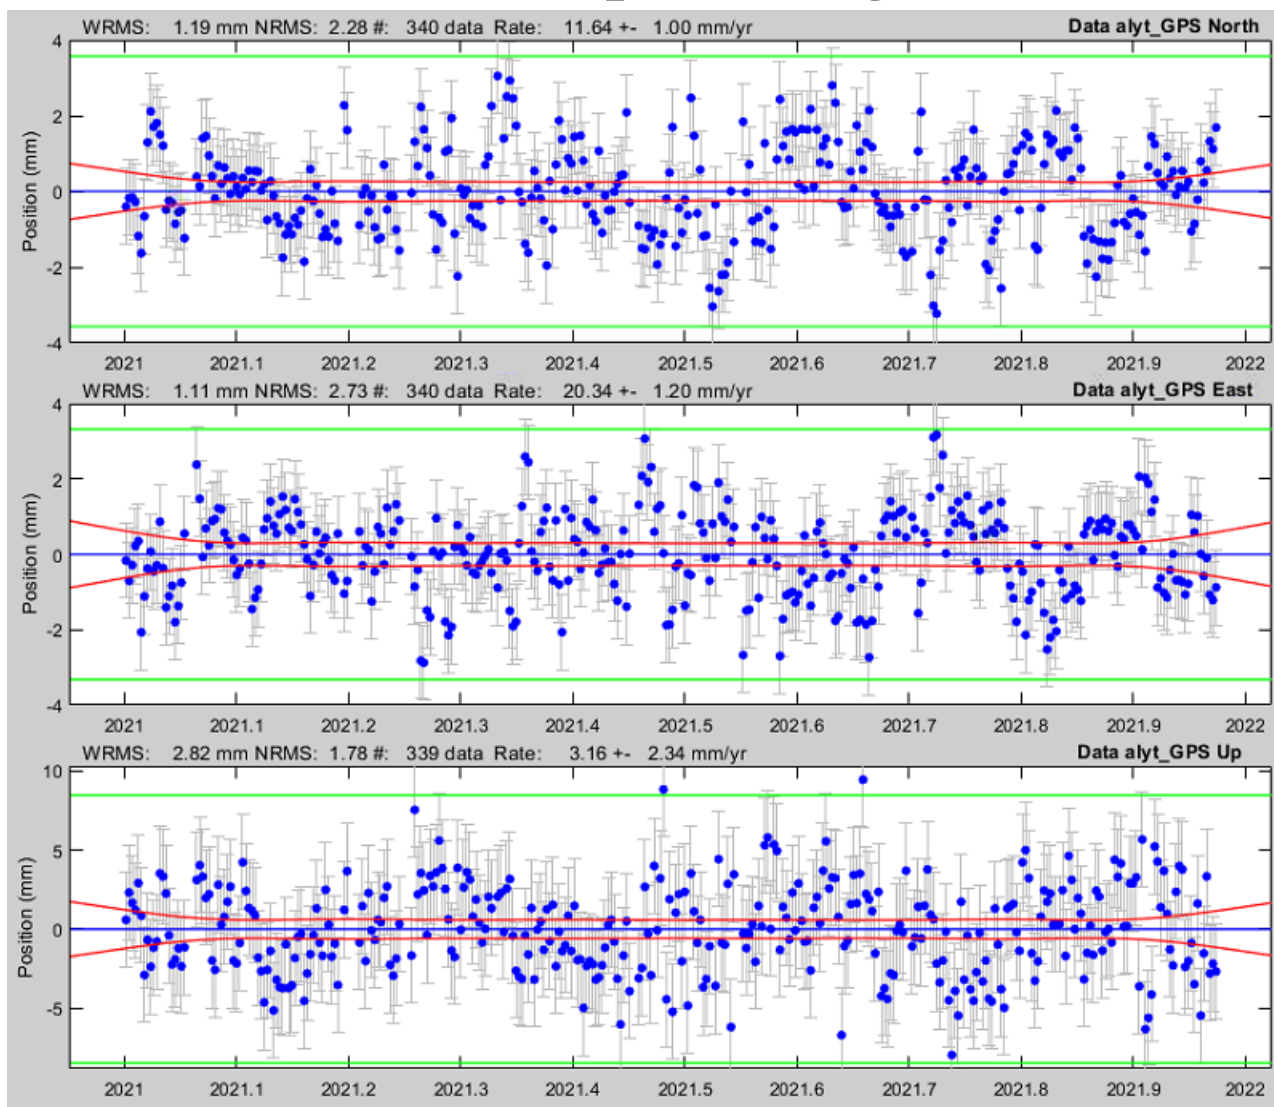

LIETUVOS RESPUBLIKOS
ŽEMĖS ŪKIO MINISTERIJA

LitPOS processing