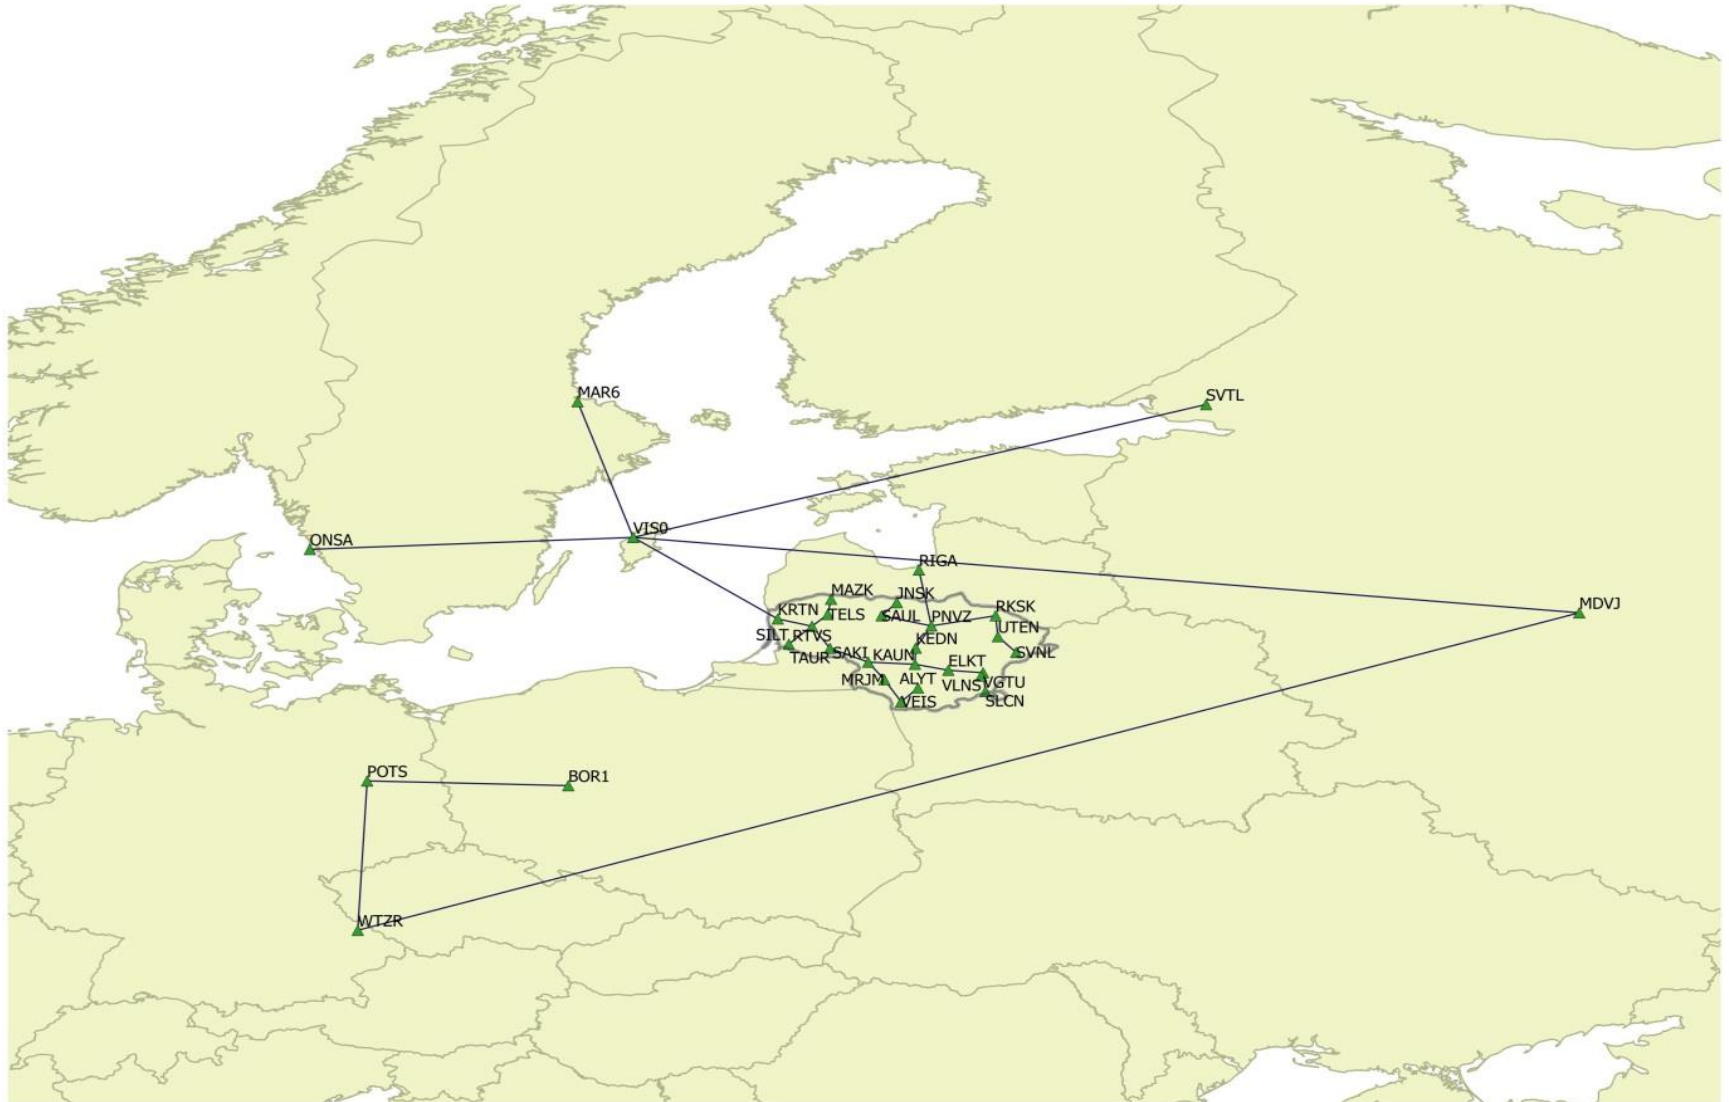

LitPOS processing

- **Operational processing** started from **GPS week 1934**.
 - Currently working on **2208** week processing.
 - Manual processing ☹️
-
- **2008-2021 weekly SINEX** files (with **COV matrix**) was uploaded to **EPN ftp server** with intention to fill the gap of Lithuania in European dense velocity field.