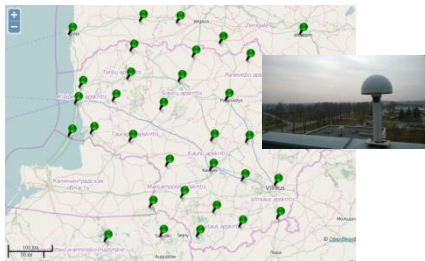

LitPOS processing

- Operating system used – **Windows 10 education.**
- Software: **BSW5.2** update **2021-03-27.**
- Network: **43** (34+6+3) stations +**10** IGS/EPN fiducial stations.
- GNSS: **ALL**
- Antennas PCV: **absolute** and **individual calibration**
- Precise orbits: **CODE**
- Tropospheric refraction: **VMF**
- Ocean tide model: **FES2004**
- Baselines processing strategy: **OBS-MAX**
- Ambiguities resolution strategy: **QIF**
- Cut-off angle: **3, 10, 25**
- Products: **Daily** and **weekly SNX (NEQ + COV)**
- Coordinates Time Series: analysis by **GITSA, FODITS, TSview**

LIETUVOS RESPUBLIKOS
ŽEMĖS ŪKIO MINISTERIJA

LitPOS processing

LitPOS processing

LitPOS new stations

LIETUVOS RESPUBLIKOS
ŽEMĖS ŪKIO MINISTERIJA

Latvia – Lithuania border

Harmonization of Lithuanian and Latvian geodetic systems in border areas