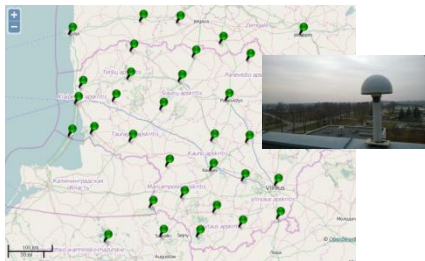

2022-05-19

LIETUVOS RESPUBLIKOS
ŽEMĖS ŪKIO MINISTERIJA

- CORS Network **LitPOS**
- Harmonization of Lithuanian and Latvian geodetic systems
- ITRF transformations

- CORS Network **LitPOS**

LitPOS processing

LitPOS processing

- **Operational processing** started from **GPS week 1934**.
 - Currently working on **2208** week processing.
 - Manual processing ☹️
-
- **2008-2021 weekly SINEX** files (with **COV matrix**) was uploaded to **EPN ftp server** with intention to fill the gap of Lithuania in European dense velocity field.