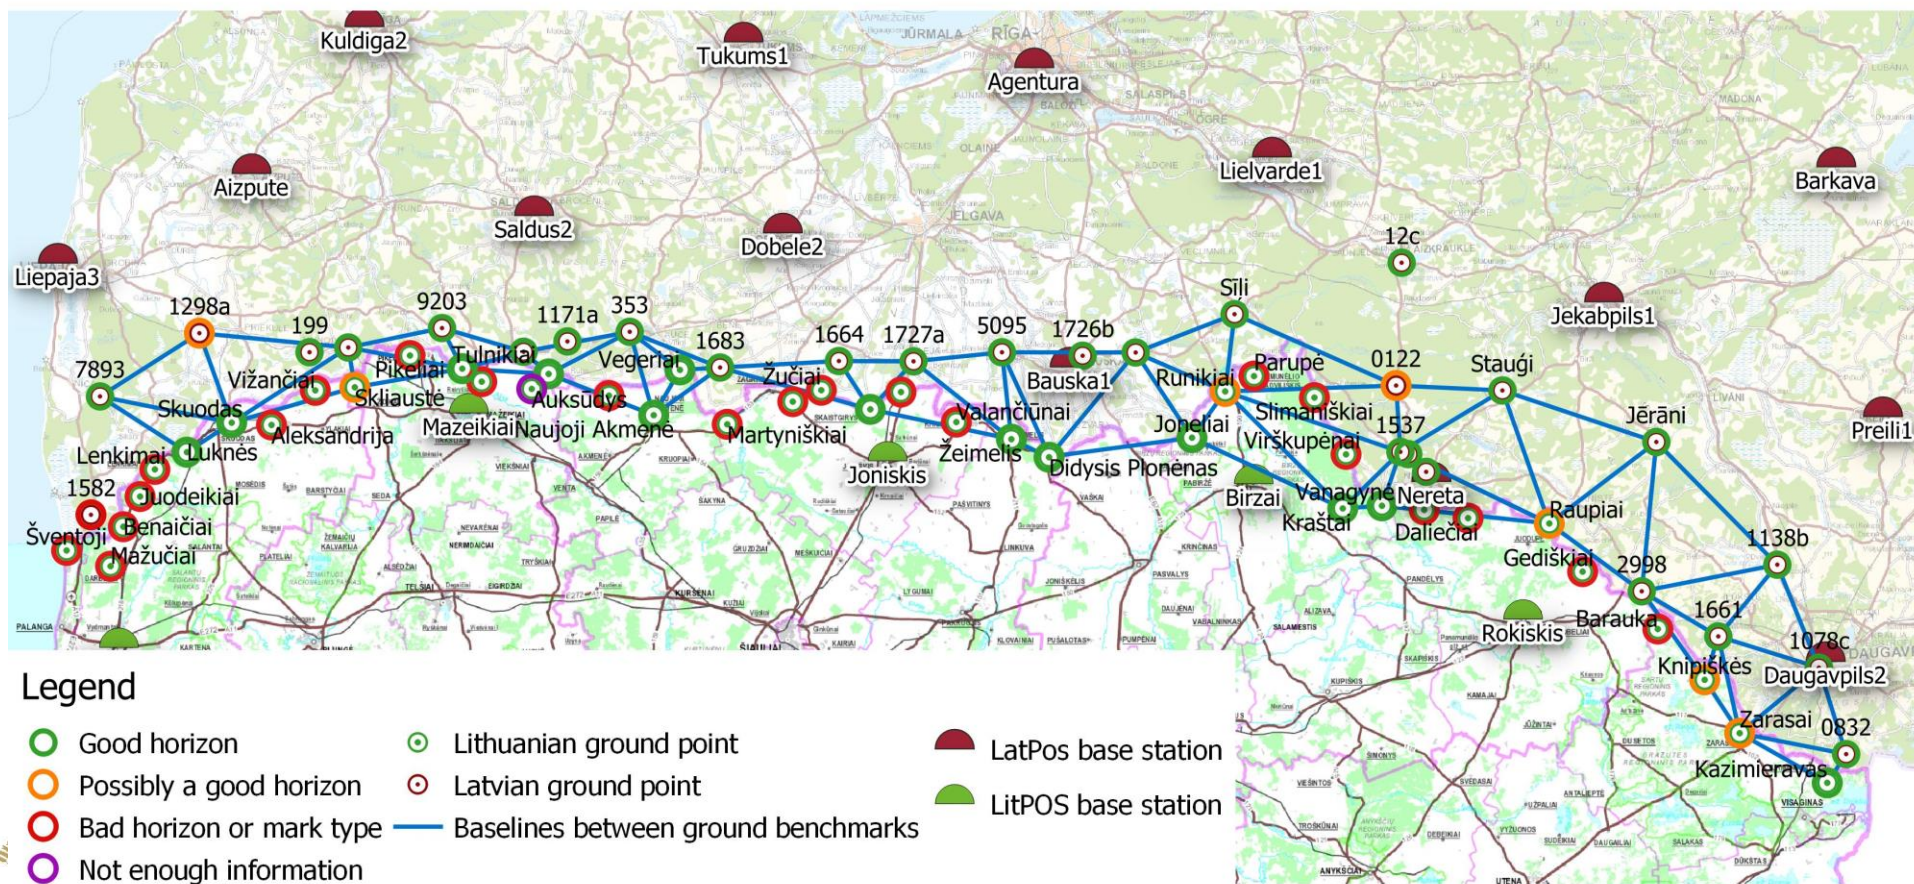

LitPOS processing

- Operating system used – **Windows 10 education.**
- Software: **BSW5.2** update **2021-03-27.**
- Network: **43** (34+6+3) stations +**10** IGS/EPN fiducial stations.
- GNSS: **ALL**
- Antennas PCV: **absolute** and **individual calibration**
- Precise orbits: **CODE**
- Tropospheric refraction: **VMF**
- Ocean tide model: **FES2004**
- Baselines processing strategy: **OBS-MAX**
- Ambiguities resolution strategy: **QIF**
- Cut-off angle: **3, 10, 25**
- Products: **Daily** and **weekly SNX (NEQ + COV)**
- Coordinates Time Series: analysis by **GITSA, FODITS, TSview**

LIETUVOS RESPUBLIKOS
ŽEMĖS ŪKIO MINISTERIJA

LitPOS processing

LitPOS processing

LitPOS new stations

LIETUVOS RESPUBLIKOS
ŽEMĖS ŪKIO MINISTERIJA

Latvia – Lithuania border

Harmonization of Lithuanian and Latvian geodetic systems in border areas

Scheme of Lithuanian and Latvian cross border GNSS observations

- ITRF transformations

LIETUVOS RESPUBLIKOS
ŽEMĖS ŪKIO MINISTERIJA

NKG2020 transformation

Future plans

- **Second Re-measurement of the Ird order Vertical Network of Lithuania in 2023-2025 (1800 km)**