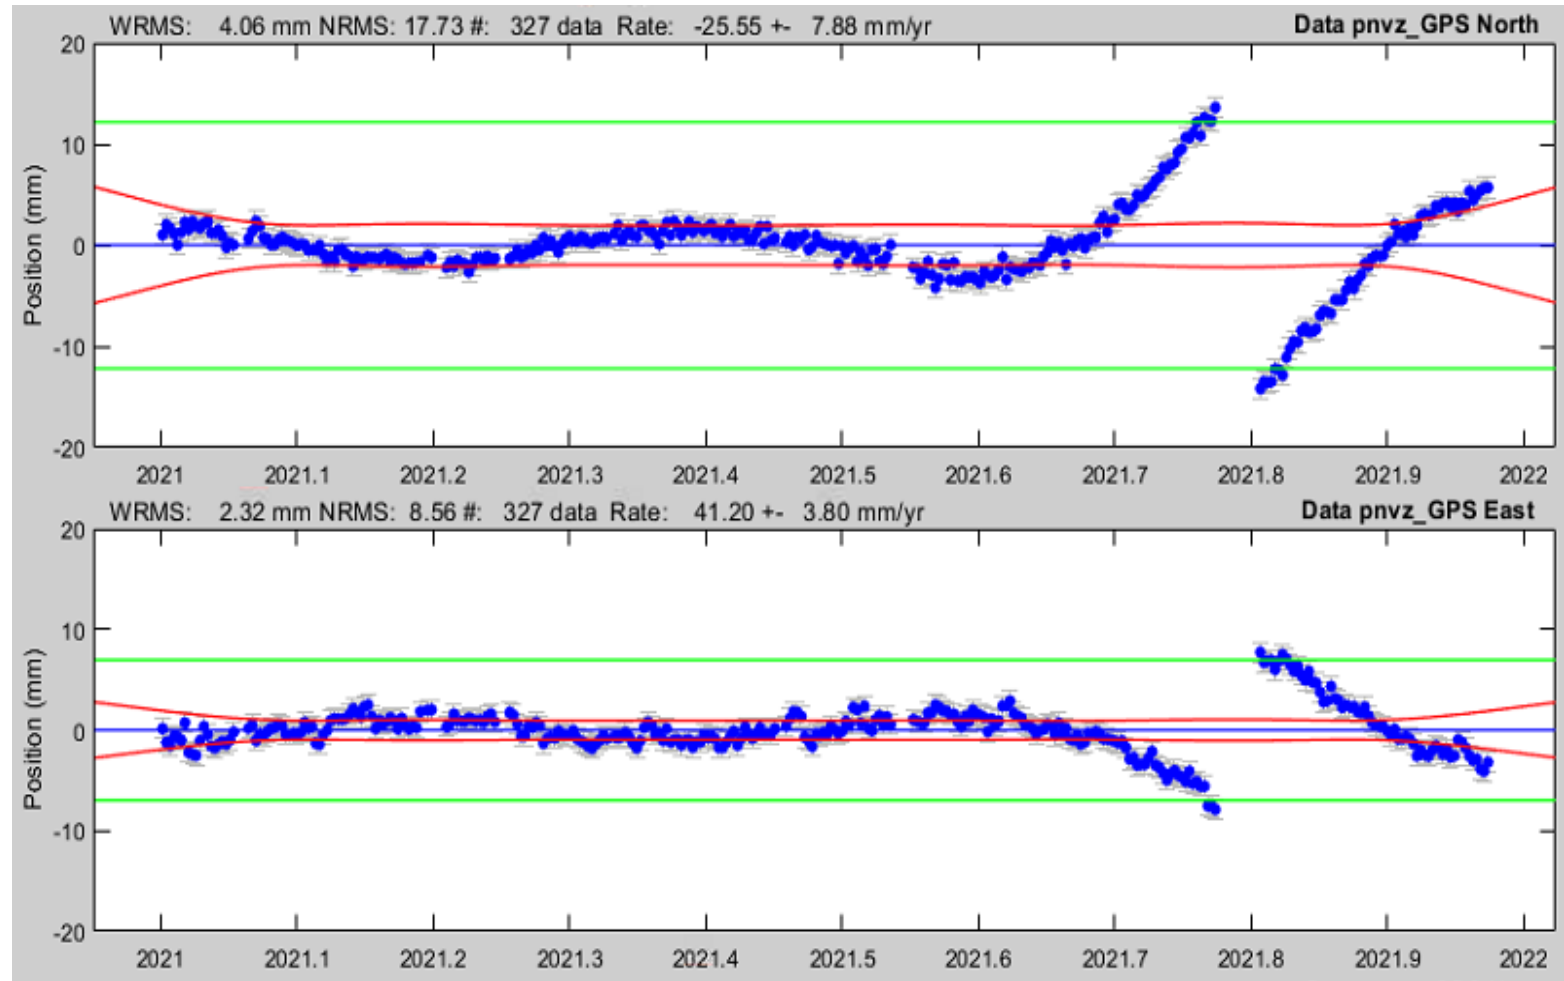

LitPOS processing